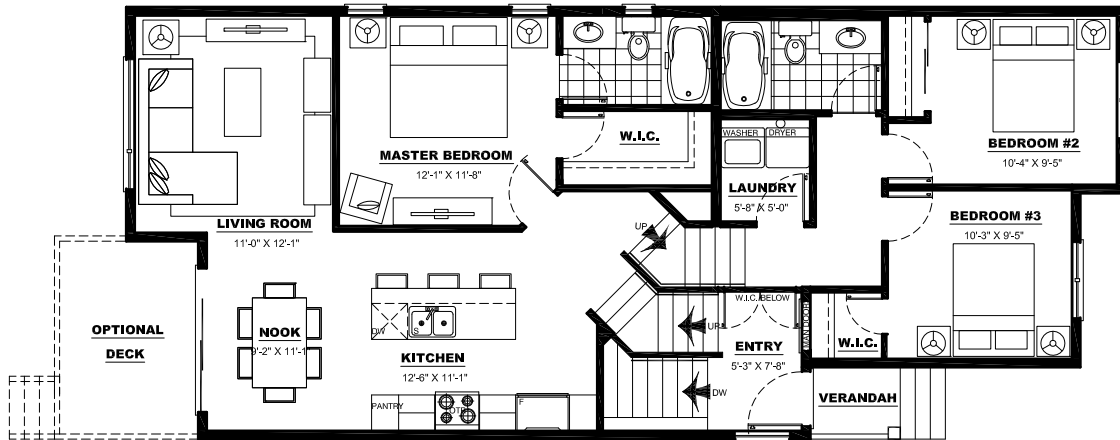

THE MILO

MAIN FLOOR PLAN = 1049 SQ FT

LOWER FLOOR PLAN = 644 SQ FT