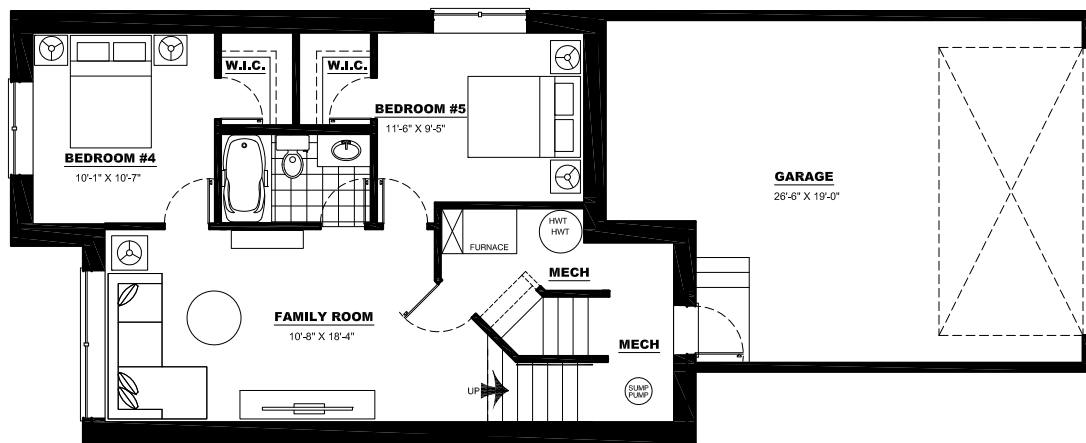

THE MILO

MAIN FLOOR PLAN = 1049 SQ FT

LOWER FLOOR PLAN = 644 SQ FT