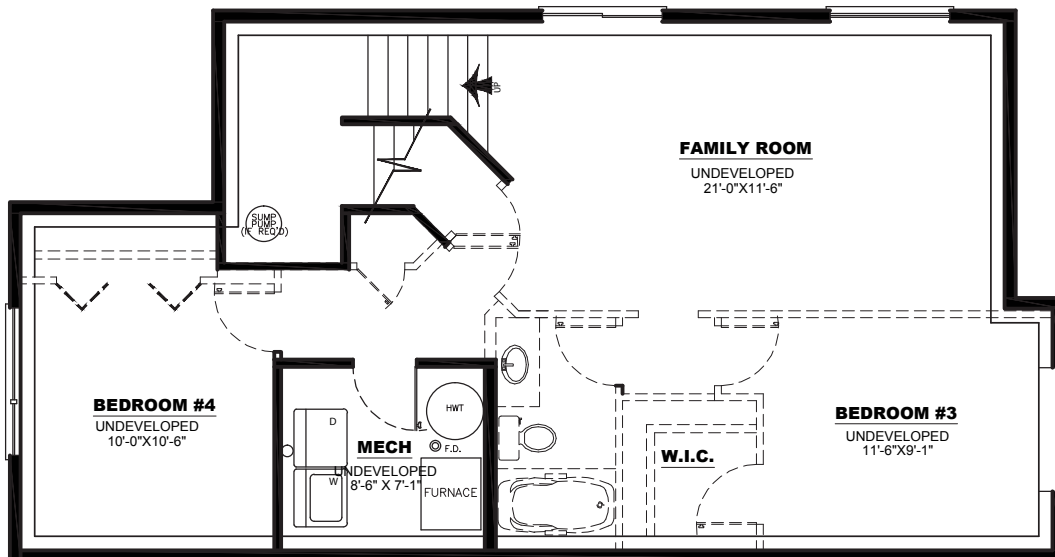

THE LUCA

BI-LEVEL | 1688 SQ. FT.

MAIN FLOOR PLAN: 960 SQ FT

LOWER FLOOR PLAN: 728 SQ FT