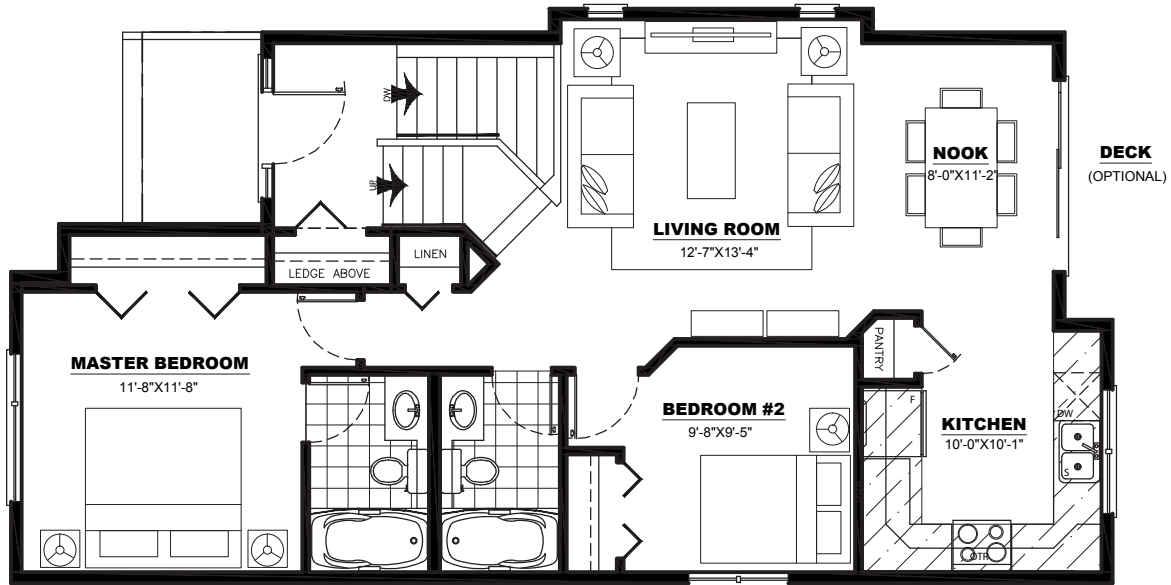

THE LUCA

BI-LEVEL | 1688 SQ. FT.

MAIN FLOOR PLAN: 960 SQ FT

LOWER FLOOR PLAN: 728 SQ FT