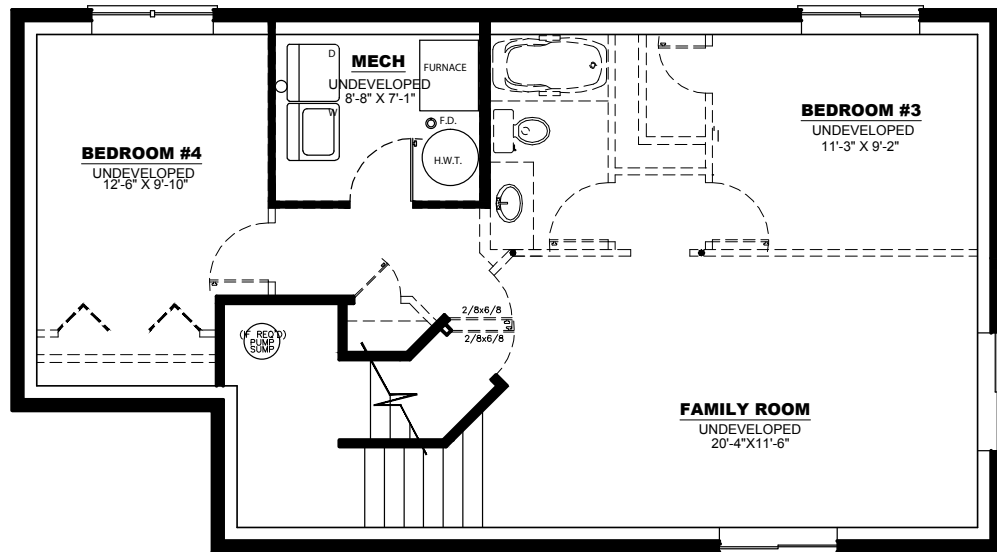

THE LEXA

BI-LEVEL | 1712 SQ. FT.

MAIN FLOOR PLAN: 984 SQ. FT.

LOWER FLOOR PLAN: 728 SQ. FT.