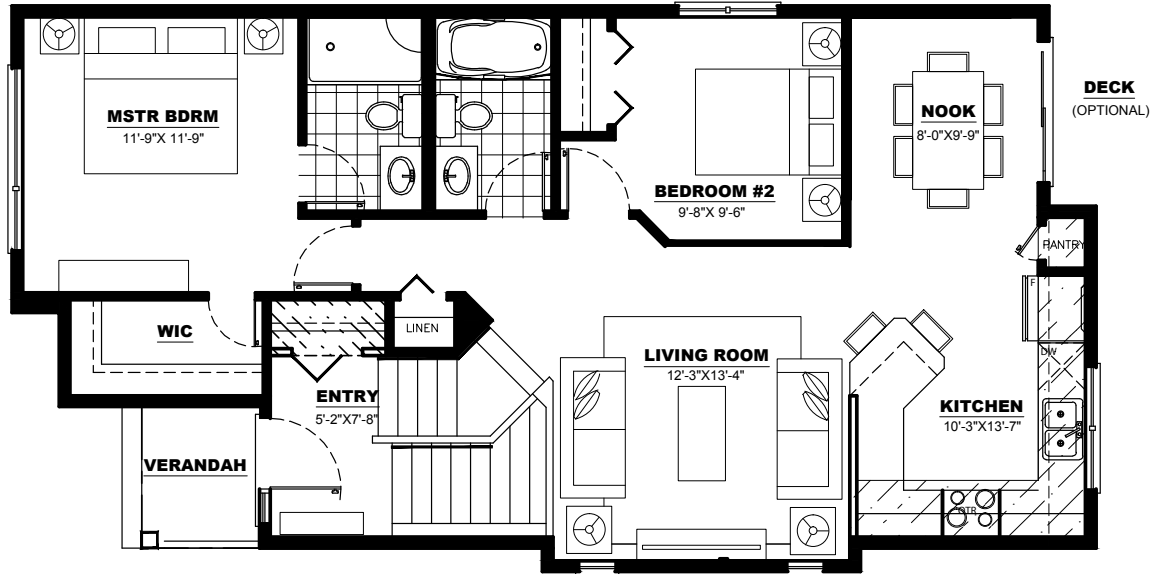

THE LEXA

BI-LEVEL | 1712 SQ. FT.

MAIN FLOOR PLAN: 984 SQ. FT.

LOWER FLOOR PLAN: 728 SQ. FT.