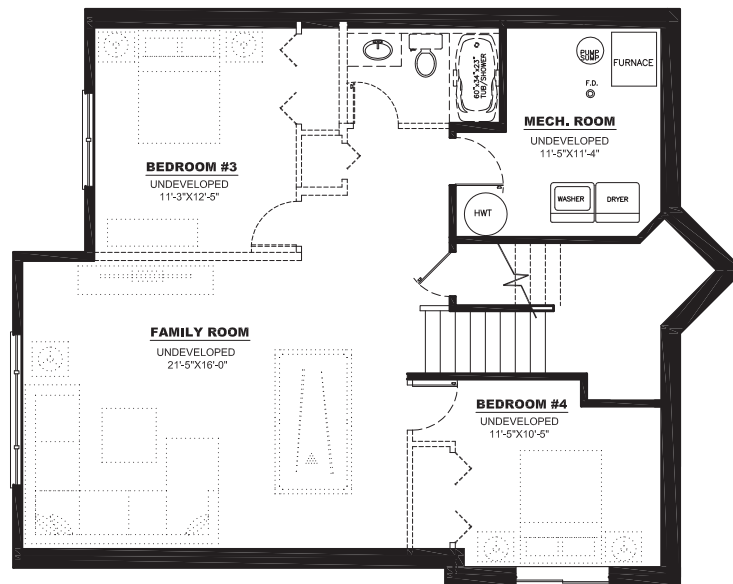

THE FLORENCE 2016

BI-LEVEL | 1988 SQ. FT.

MAIN FLOOR PLAN: 1140 SQ. FT.

LOWER FLOOR PLAN: 848 SQ. FT.