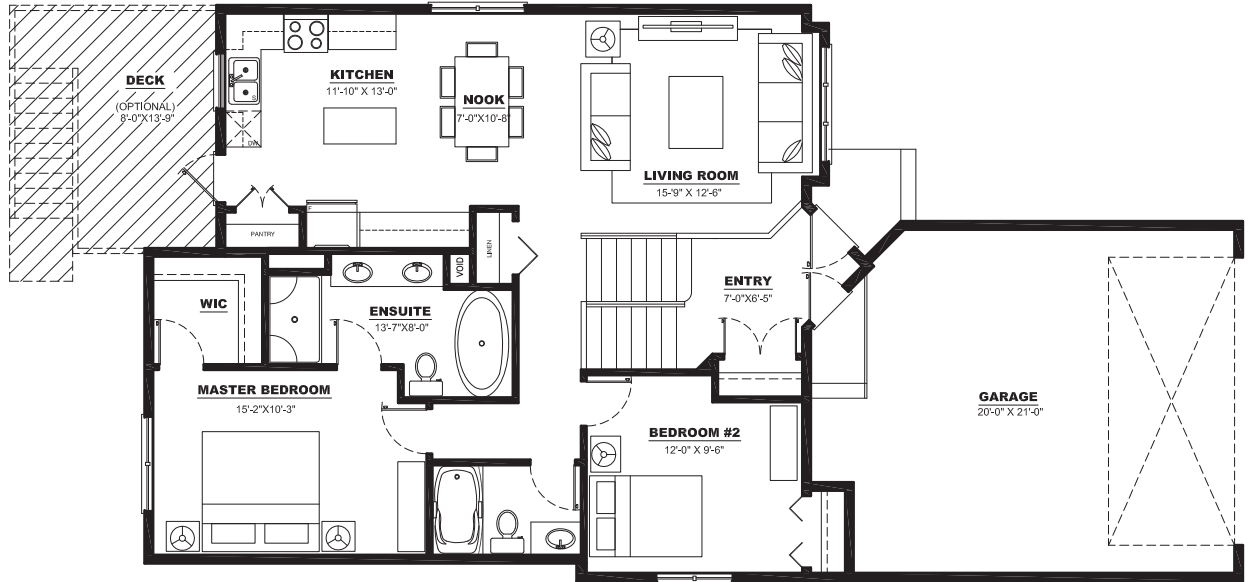

THE FLORENCE 2016

BI-LEVEL | 1988 SQ. FT.

MAIN FLOOR PLAN: 1140 SQ. FT.

LOWER FLOOR PLAN: 848 SQ. FT.