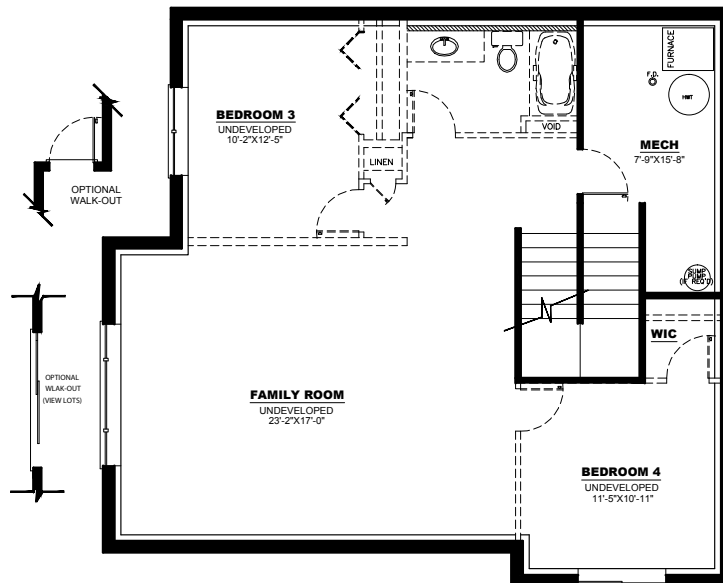

# THE FAIRBURN

BUNGALOW | 2094 SQ. FT.

MAIN FLOOR PLAN: 1156 SQ FT

LOWER FLOOR PLAN: 938 SQ FT