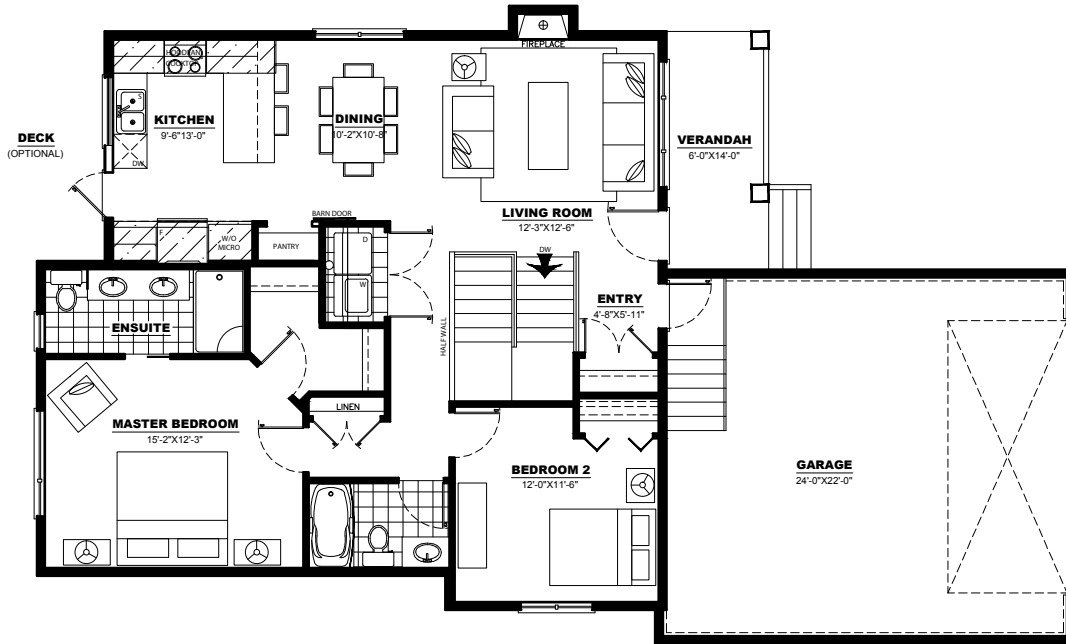

# THE FAIRBURN

BUNGALOW | 2094 SQ. FT.

MAIN FLOOR PLAN: 1156 SQ FT

LOWER FLOOR PLAN: 938 SQ FT