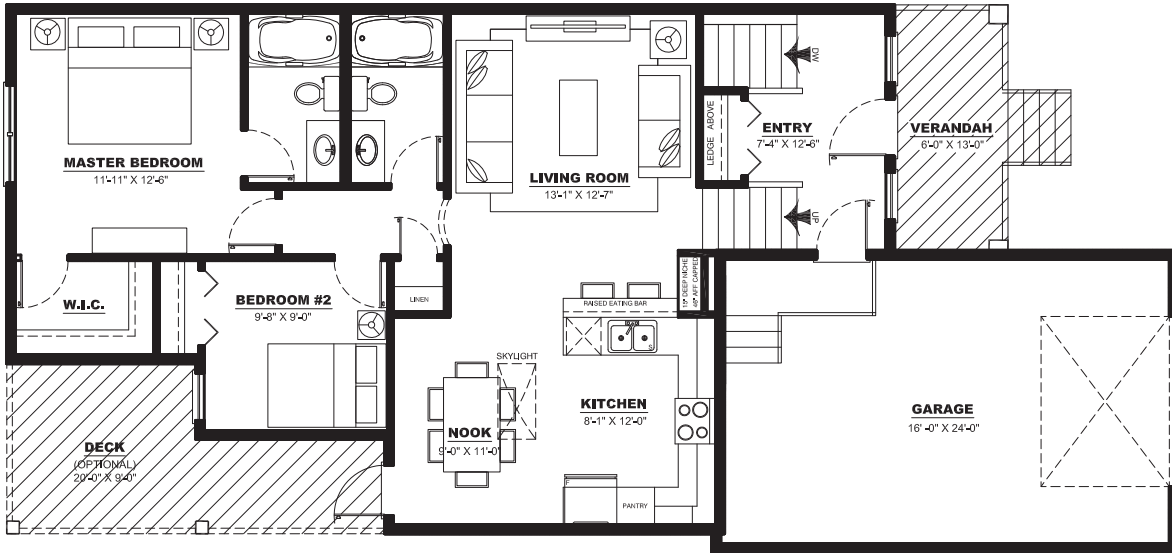

THE EDISON

BI-LEVEL | 1816 SQ. FT.

MAIN FLOOR PLAN: 1055 SQ FT

LOWER FLOOR PLAN: 761 SQ FT