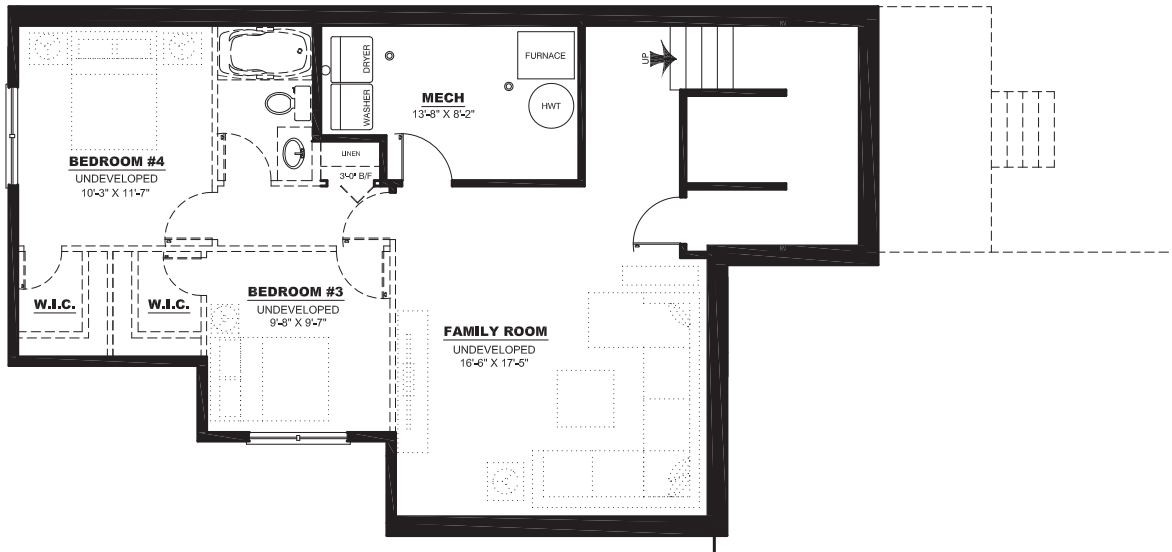

THE EDISON

BI-LEVEL | 1816 SQ. FT.

MAIN FLOOR PLAN: 1055 SQ FT

LOWER FLOOR PLAN: 761 SQ FT