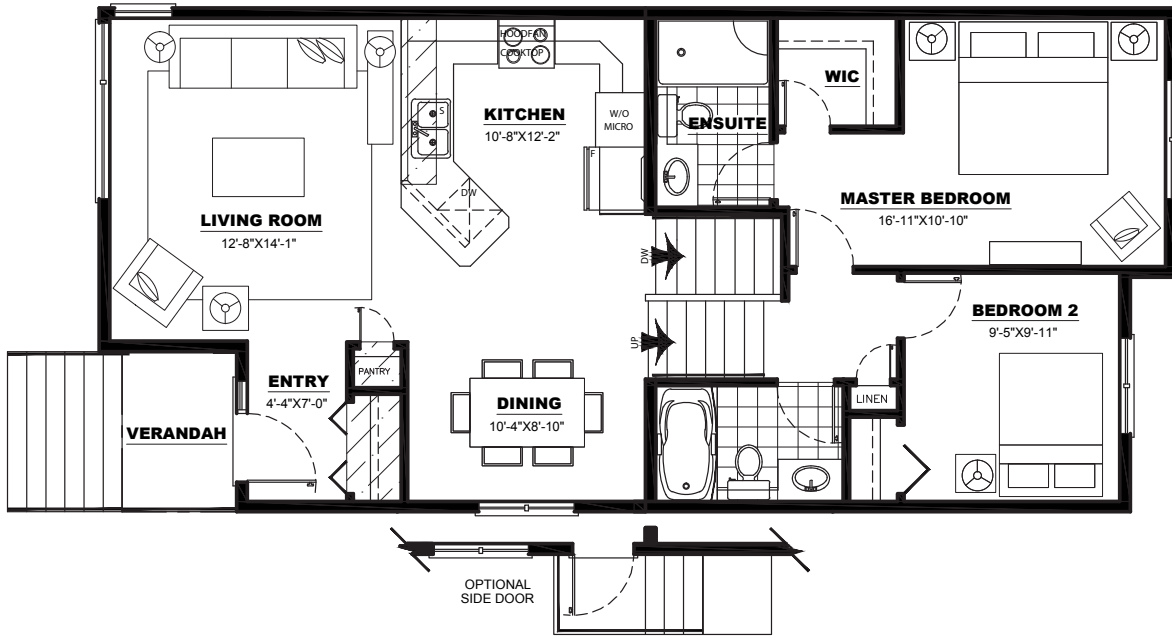

# THE ROCKPORT

SPLIT LEVEL | 968 SQ. FT.

2

2

0

MAIN FLOOR PLAN: 968 SQ FT

THIRD LEVEL: 426 SQ FT

FOURTH LEVEL: 399 SQ FT