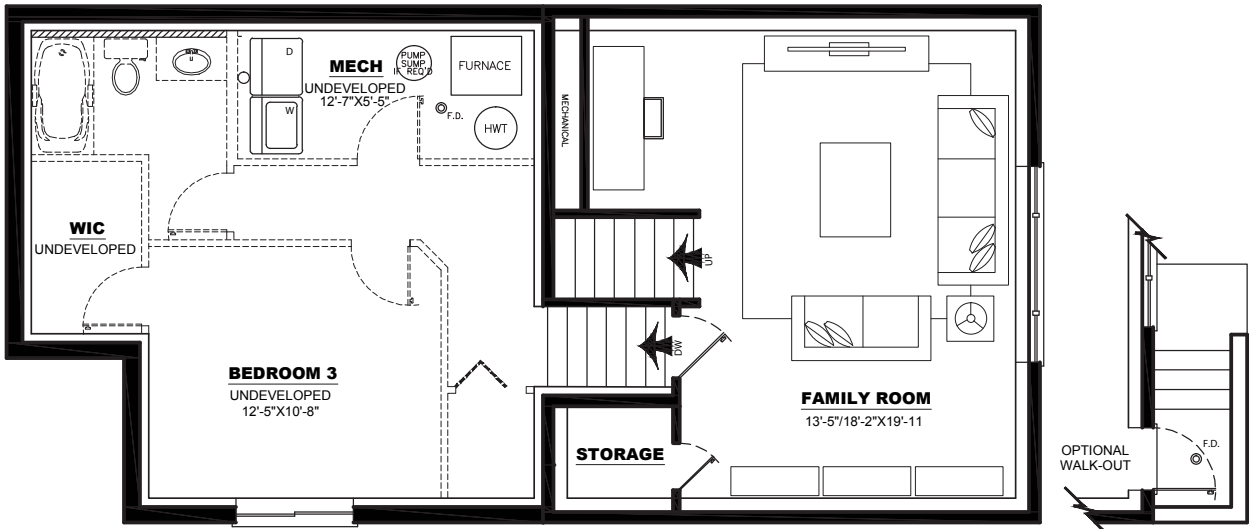

# THE ROCKPORT

SPLIT LEVEL | 968 SQ. FT.

2

2

0

MAIN FLOOR PLAN: 968 SQ FT

THIRD LEVEL: 426 SQ FT

FOURTH LEVEL: 399 SQ FT