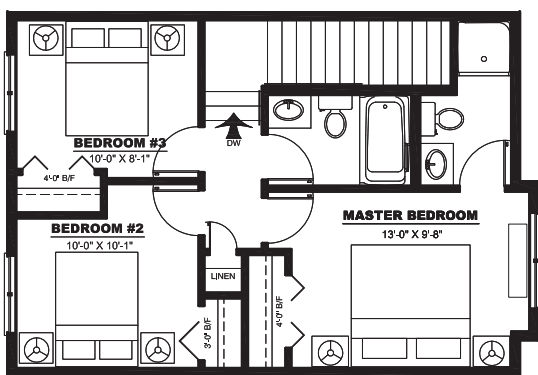

THE PRESTON

TWO STOREY | 1138 SQ. FT.

 2 or 3
  2.5
  0

MAIN FLOOR PLAN: 569 SQ FT

3 BEDS UPPER FLOOR PLAN: 569 SQ FT

2 BEDS UPPER FLOOR PLAN: 569 SQ FT

LOWER FLOOR PLAN: 344 SQ FT