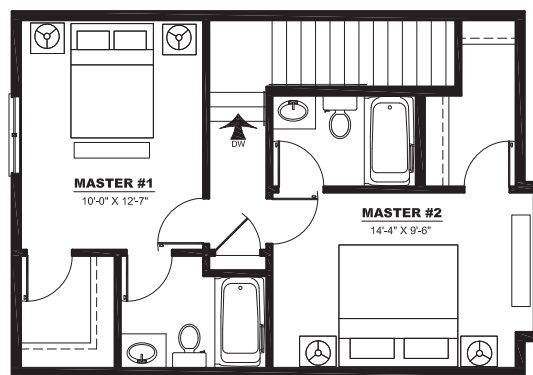

THE PRESTON

TWO STOREY | 1138 SQ. FT.

 2 or 3
  2.5
  0

MAIN FLOOR PLAN: 569 SQ FT

3 BEDS UPPER FLOOR PLAN: 569 SQ FT

2 BEDS UPPER FLOOR PLAN: 569 SQ FT

LOWER FLOOR PLAN: 344 SQ FT