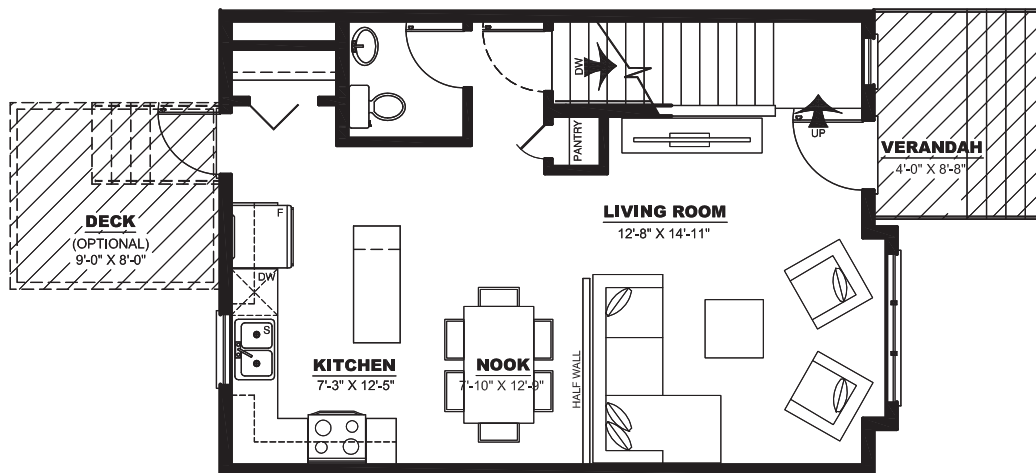

THE PRESTON

TWO STOREY | 1138 SQ. FT.

 2 or 3
  2.5
  0

MAIN FLOOR PLAN: 569 SQ FT

3 BEDS UPPER FLOOR PLAN: 569 SQ FT

2 BEDS UPPER FLOOR PLAN: 569 SQ FT

LOWER FLOOR PLAN: 344 SQ FT