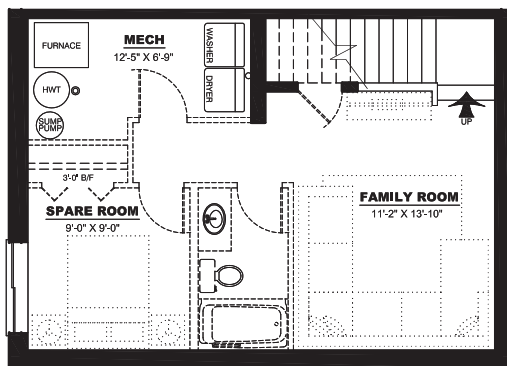

THE PRESTON

TWO STOREY | 1138 SQ. FT.

 2 or 3
  2.5
  0

MAIN FLOOR PLAN: 569 SQ FT

3 BEDS UPPER FLOOR PLAN: 569 SQ FT

2 BEDS UPPER FLOOR PLAN: 569 SQ FT

LOWER FLOOR PLAN: 344 SQ FT