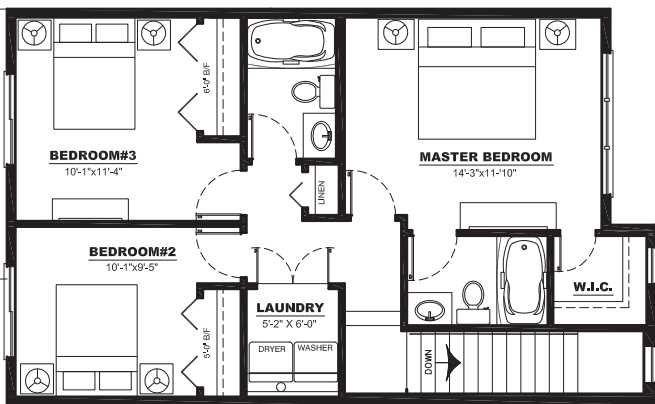

THE NEWBURY

TWO STOREY | 1473 SQ. FT.

3

2.5

1

MAIN FLOOR PLAN: 711 SQ FT

UPPER FLOOR PLAN: 762 SQ FT

LOWER FLOOR PLAN: 711 SQ FT