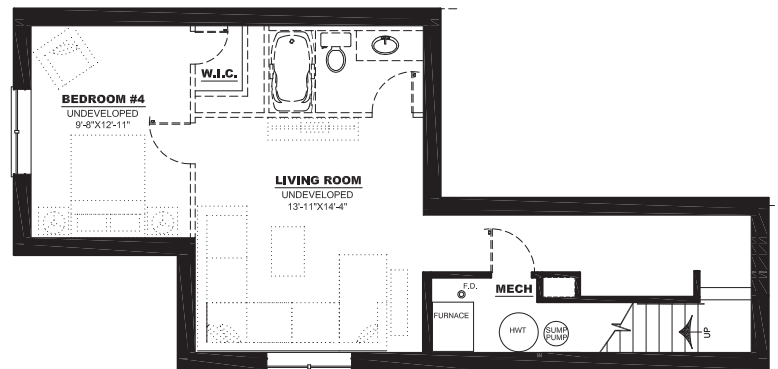

THE NEWBURY

TWO STOREY | 1473 SQ. FT.

3

2.5

1

MAIN FLOOR PLAN: 711 SQ FT

UPPER FLOOR PLAN: 762 SQ FT

LOWER FLOOR PLAN: 711 SQ FT