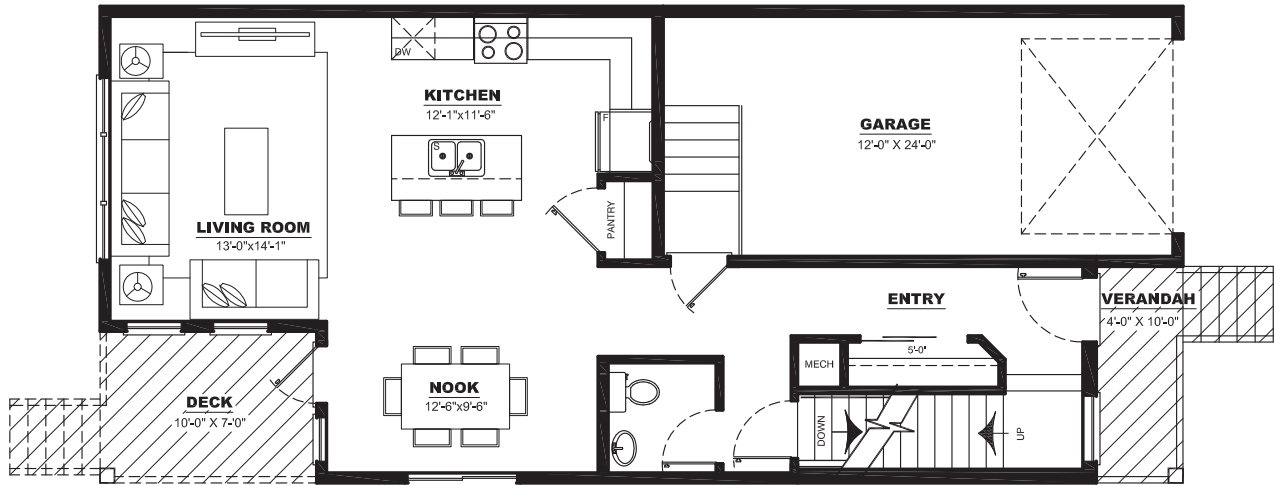

THE NEWBURY

TWO STOREY | 1473 SQ. FT.

3

2.5

1

MAIN FLOOR PLAN: 711 SQ FT

UPPER FLOOR PLAN: 762 SQ FT

LOWER FLOOR PLAN: 711 SQ FT