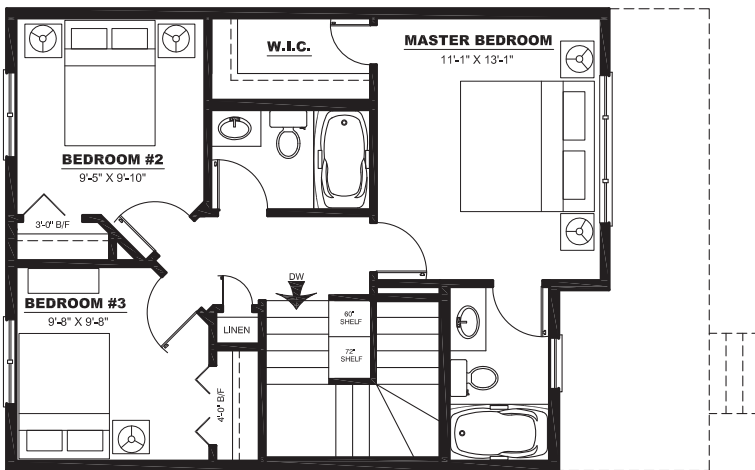

# THE MAYFIELD 2016

TWO STOREY | 1311 SQ. FT.

3

2.5

0

MAIN FLOOR PLAN: 644 SQ. FT.

UPPER FLOOR PLAN: 667 SQ. FT.

LOWER FLOOR PLAN: 500 SQ. FT.