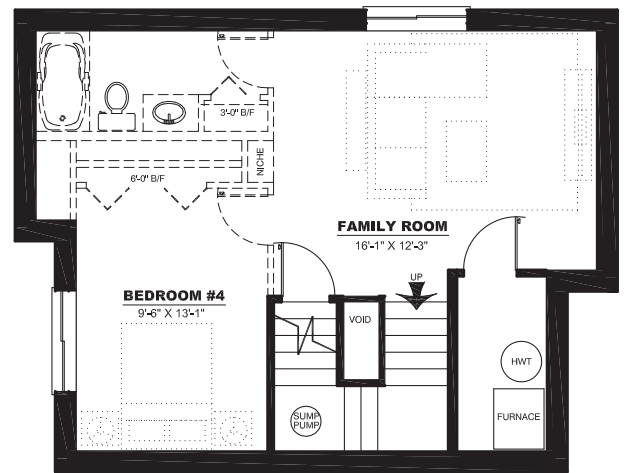

# THE MAYFIELD 2016

TWO STOREY | 1311 SQ. FT.

3

2.5

0

MAIN FLOOR PLAN: 644 SQ. FT.

UPPER FLOOR PLAN: 667 SQ. FT.

LOWER FLOOR PLAN: 500 SQ. FT.