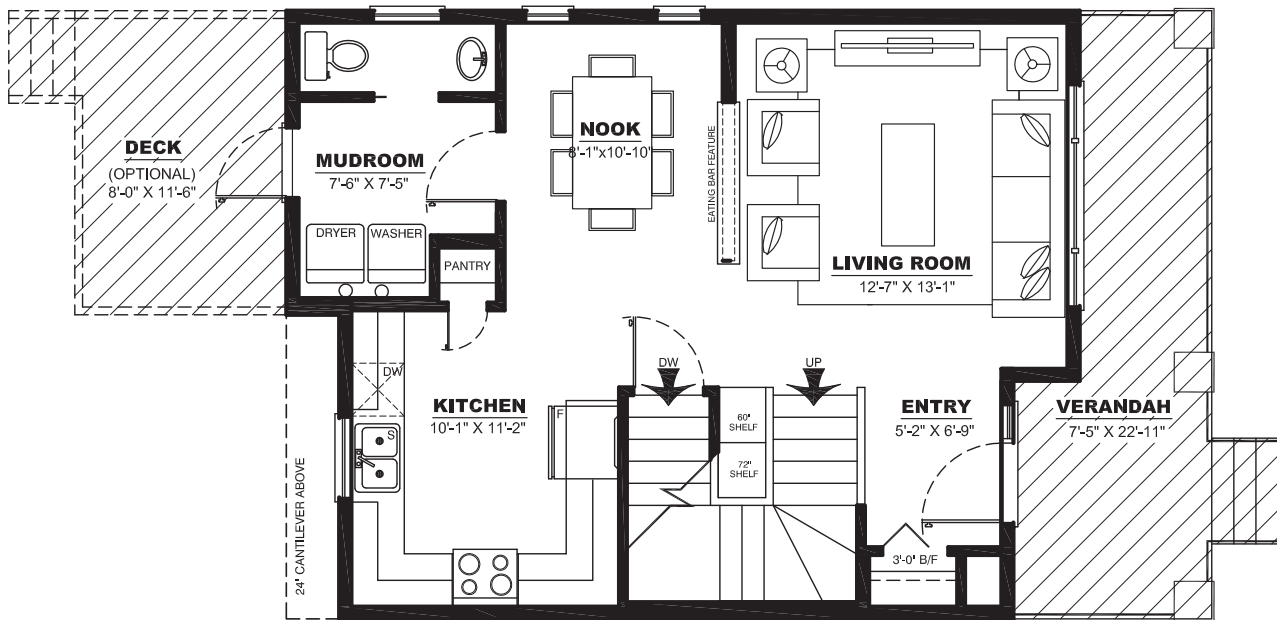

# THE MAYFIELD 2016

TWO STOREY | 1311 SQ. FT.

3

2.5

0

MAIN FLOOR PLAN: 644 SQ. FT.

UPPER FLOOR PLAN: 667 SQ. FT.

LOWER FLOOR PLAN: 500 SQ. FT.