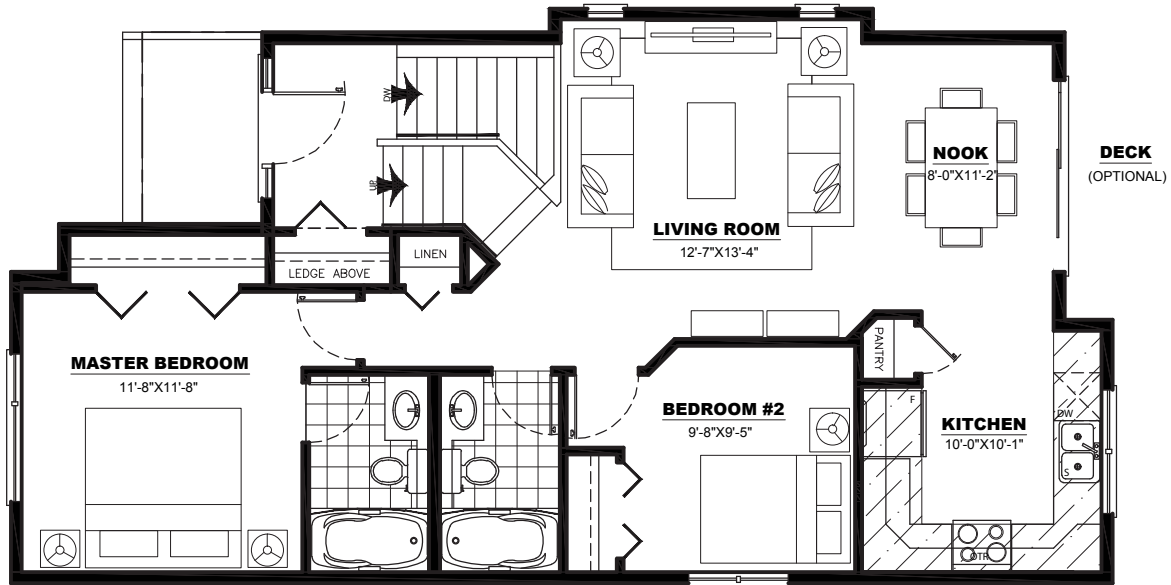

THE LUCA

BI-LEVEL | 960 SQ. FT.

MAIN FLOOR PLAN: 960 SQ FT

LOWER FLOOR PLAN: 728 SQ FT