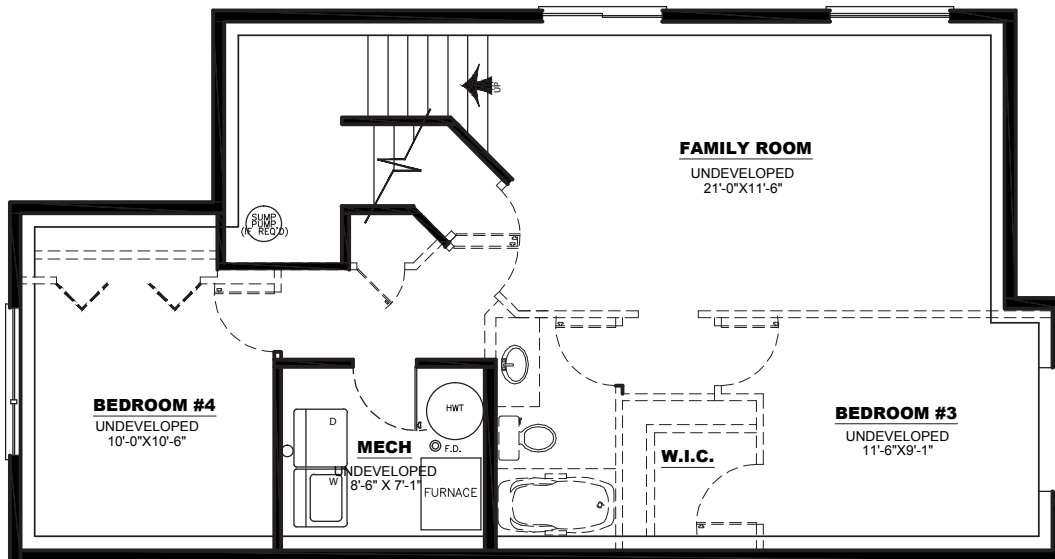

THE LUCA

BI-LEVEL | 960 SQ. FT.

MAIN FLOOR PLAN: 960 SQ FT

LOWER FLOOR PLAN: 728 SQ FT