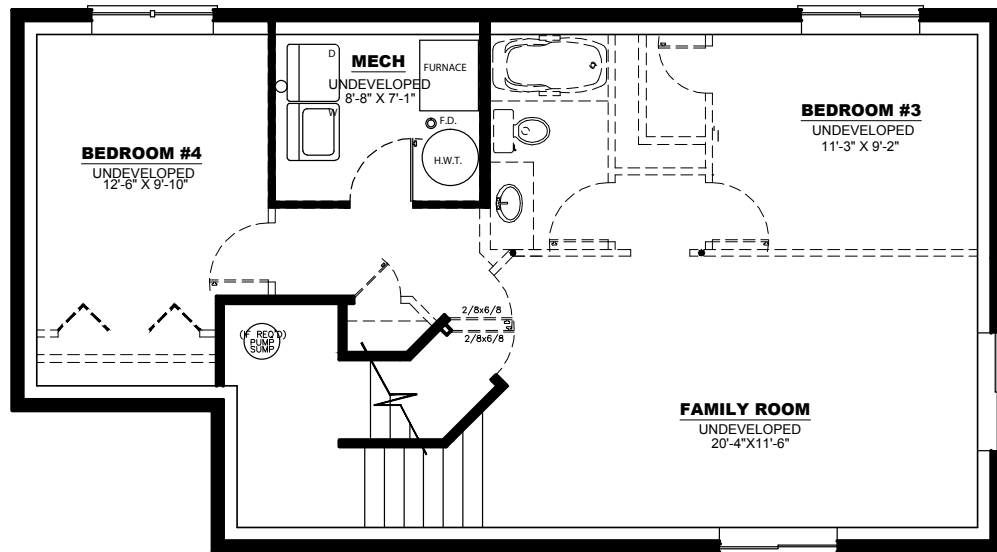

# THE LEXA

BI-LEVEL | 984 SQ. FT.

MAIN FLOOR PLAN: 984 SQ. FT.

LOWER FLOOR PLAN: 728 SQ. FT.