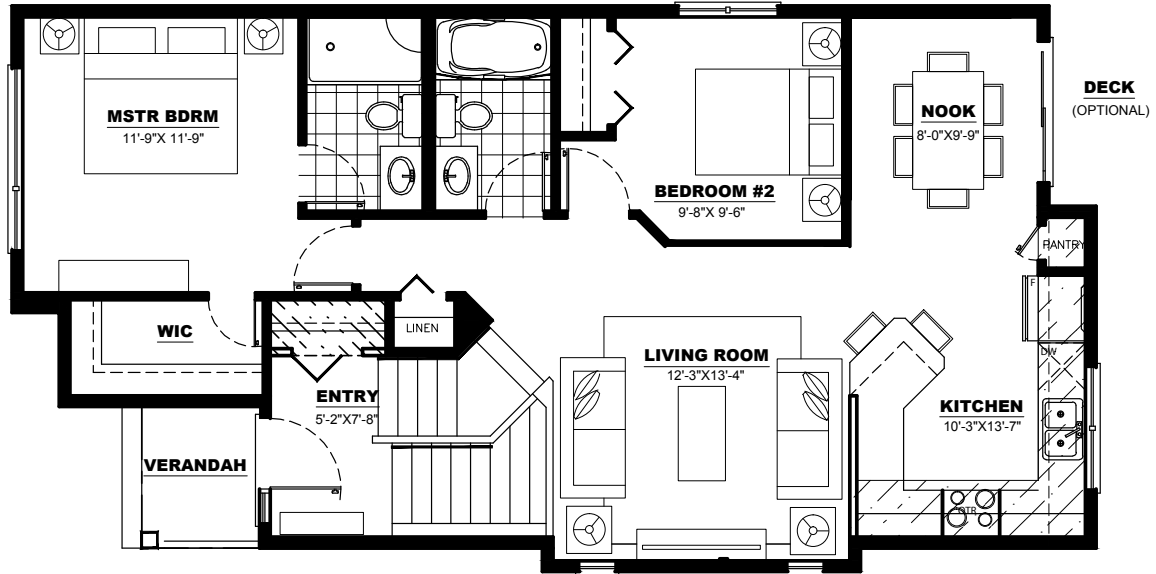

# THE LEXA

BI-LEVEL | 984 SQ. FT.

MAIN FLOOR PLAN: 984 SQ. FT.

LOWER FLOOR PLAN: 728 SQ. FT.