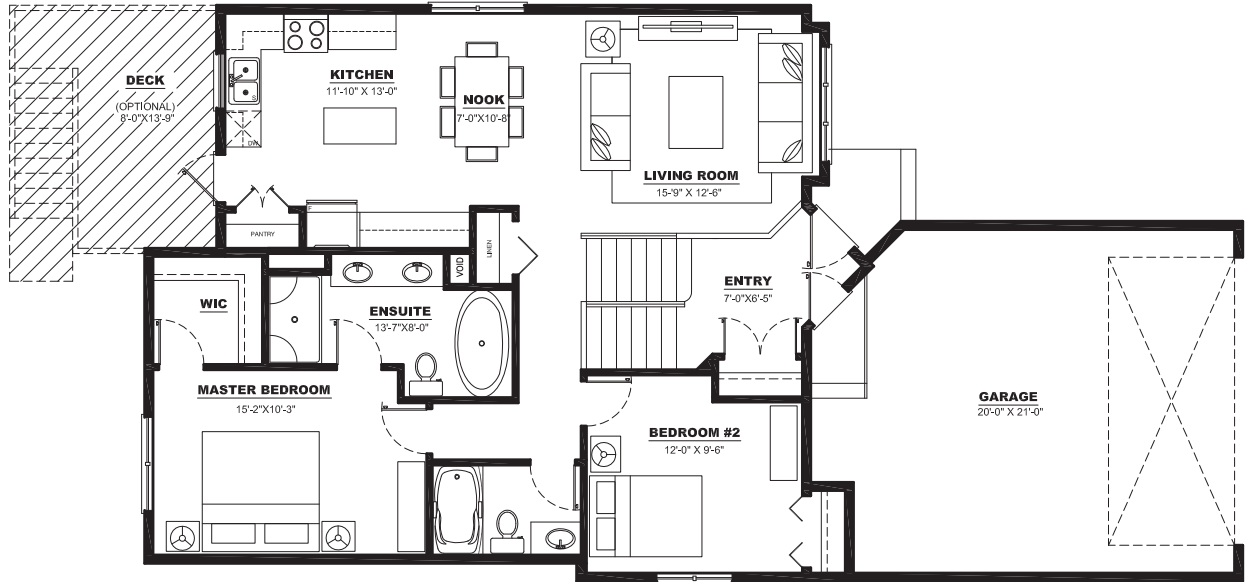

THE FLORENCE 2016

BI-LEVEL | 1140 SQ. FT.

MAIN FLOOR PLAN: 1140 SQ. FT.

LOWER FLOOR PLAN: 848 SQ. FT.