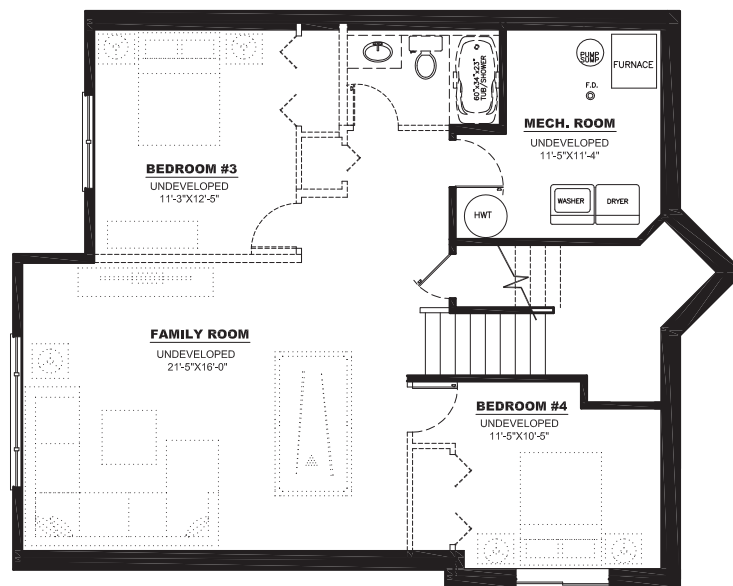

THE FLORENCE 2016

BI-LEVEL | 1140 SQ. FT.

MAIN FLOOR PLAN: 1140 SQ. FT.

LOWER FLOOR PLAN: 848 SQ. FT.