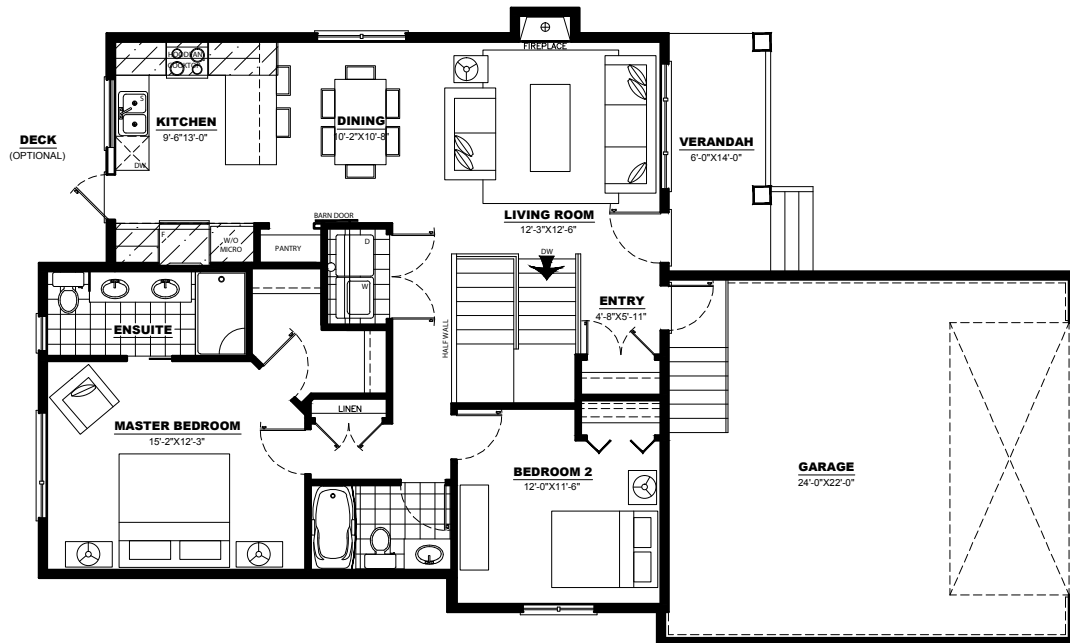

# THE FAIRBURN

BUNGALOW | 1156 SQ. FT.

MAIN FLOOR PLAN: 1156 SQ FT

LOWER FLOOR PLAN: 938 SQ FT