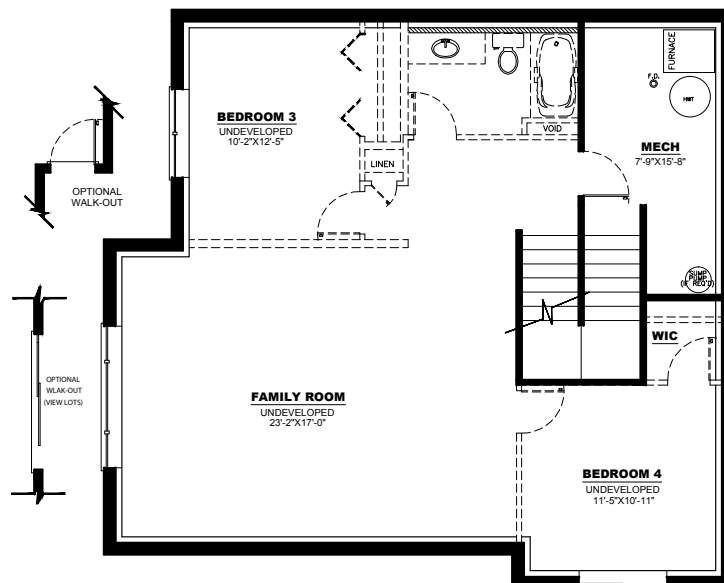

# THE FAIRBURN

BUNGALOW | 1156 SQ. FT.

MAIN FLOOR PLAN: 1156 SQ FT

LOWER FLOOR PLAN: 938 SQ FT