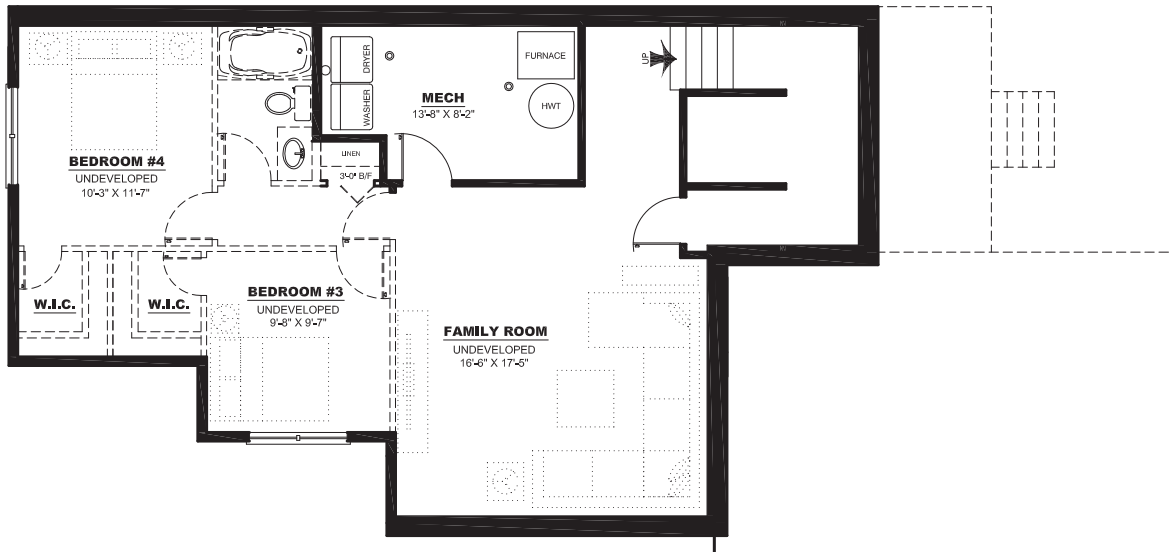

# THE EDISON

BI-LEVEL | 1055 SQ. FT.

MAIN FLOOR PLAN: 1055 SQ FT

LOWER FLOOR PLAN: 761 SQ FT