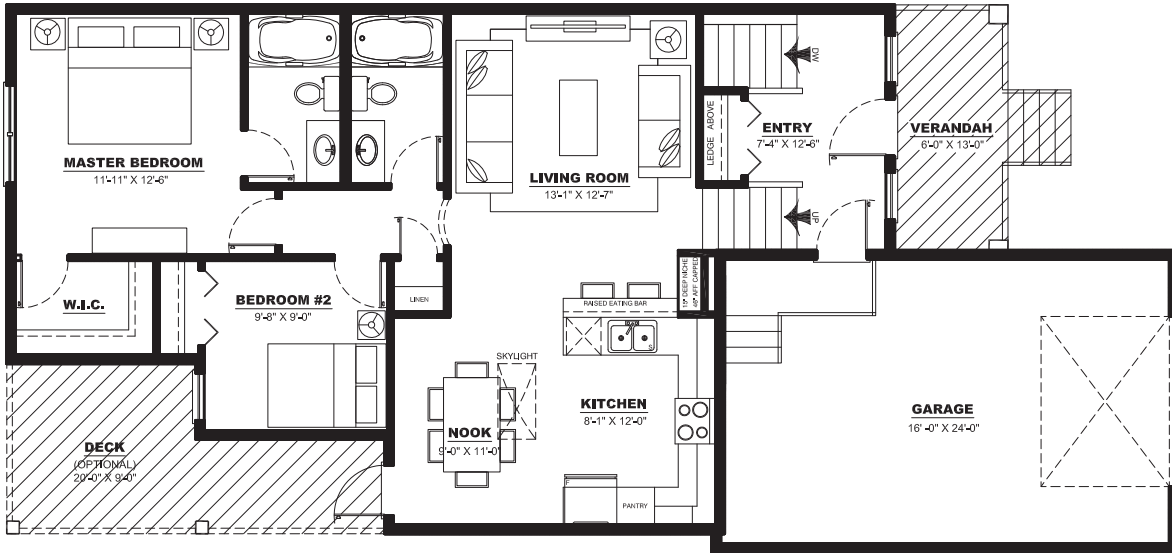

# THE EDISON

BI-LEVEL | 1055 SQ. FT.

MAIN FLOOR PLAN: 1055 SQ FT

LOWER FLOOR PLAN: 761 SQ FT