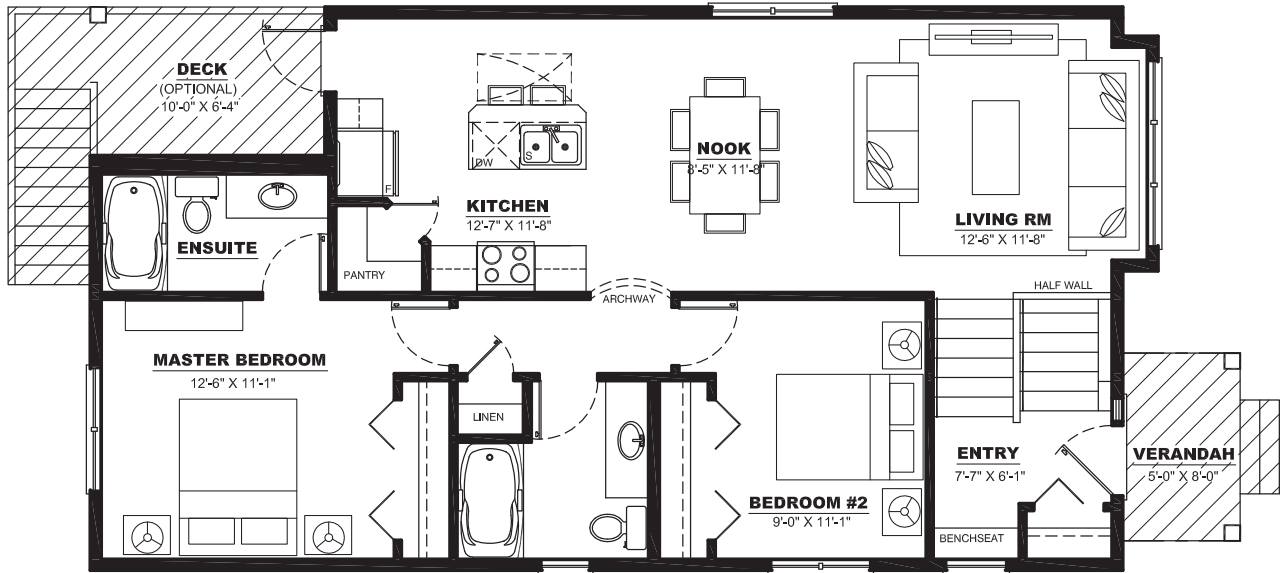

# THE DERBY 2016

BI-LEVEL | 1008 SQ. FT.

MAIN FLOOR PLAN: 1008 SQ. FT.

LOWER FLOOR PLAN: 804 SQ. FT.