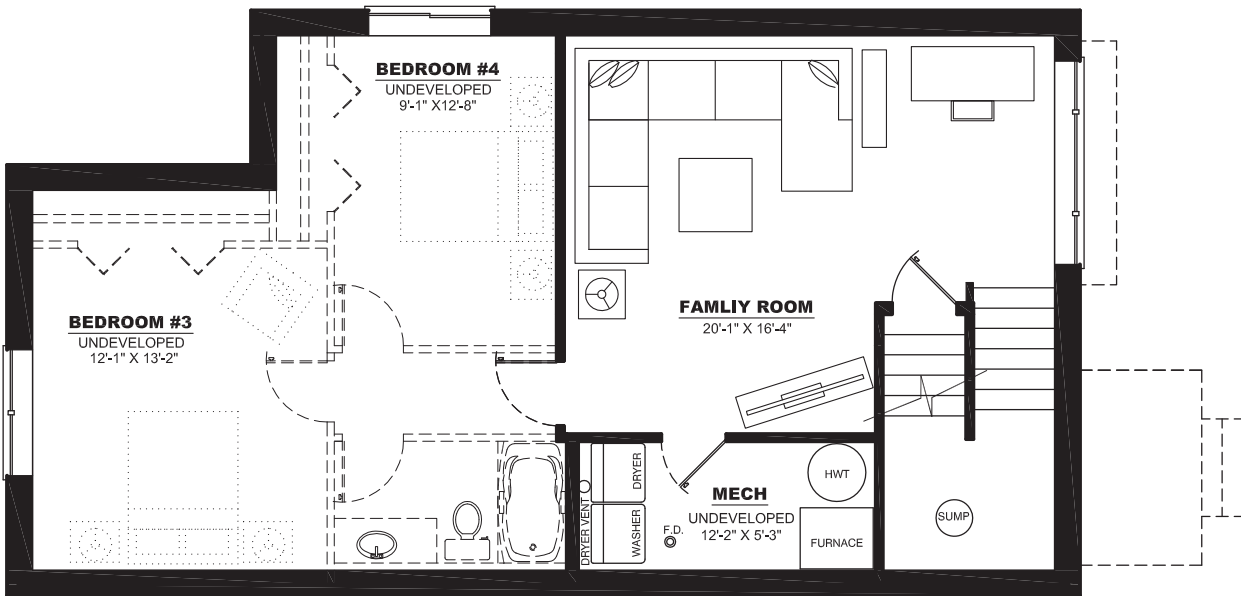

# THE DERBY 2016

BI-LEVEL | 1008 SQ. FT.

MAIN FLOOR PLAN: 1008 SQ. FT.

LOWER FLOOR PLAN: 804 SQ. FT.