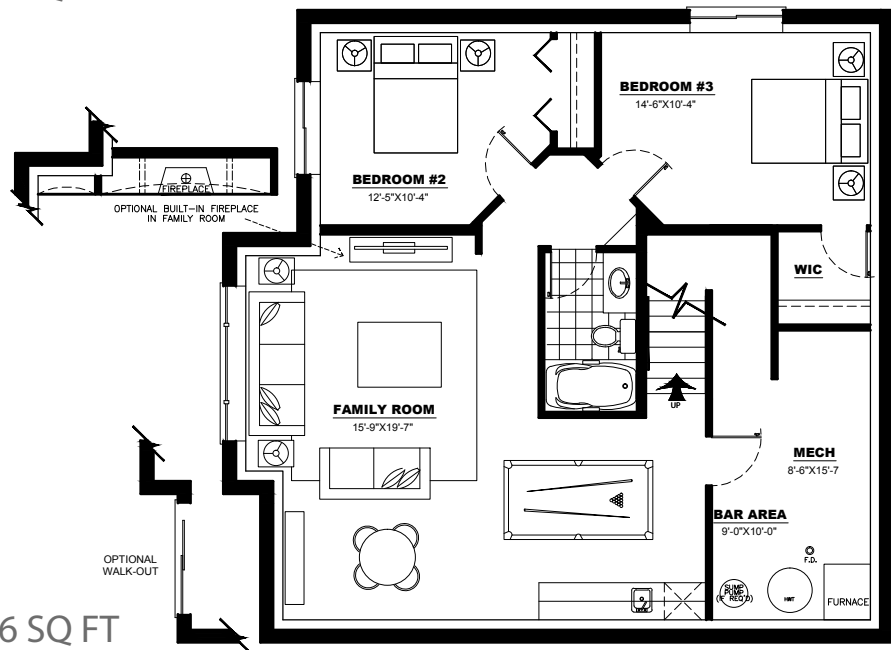

THE BRAXTON

BUNGALOW | 2138 SQ. FT.

MAIN FLOOR PLAN: 1182 SQ FT

LOWER FLOOR PLAN: 956 SQ FT