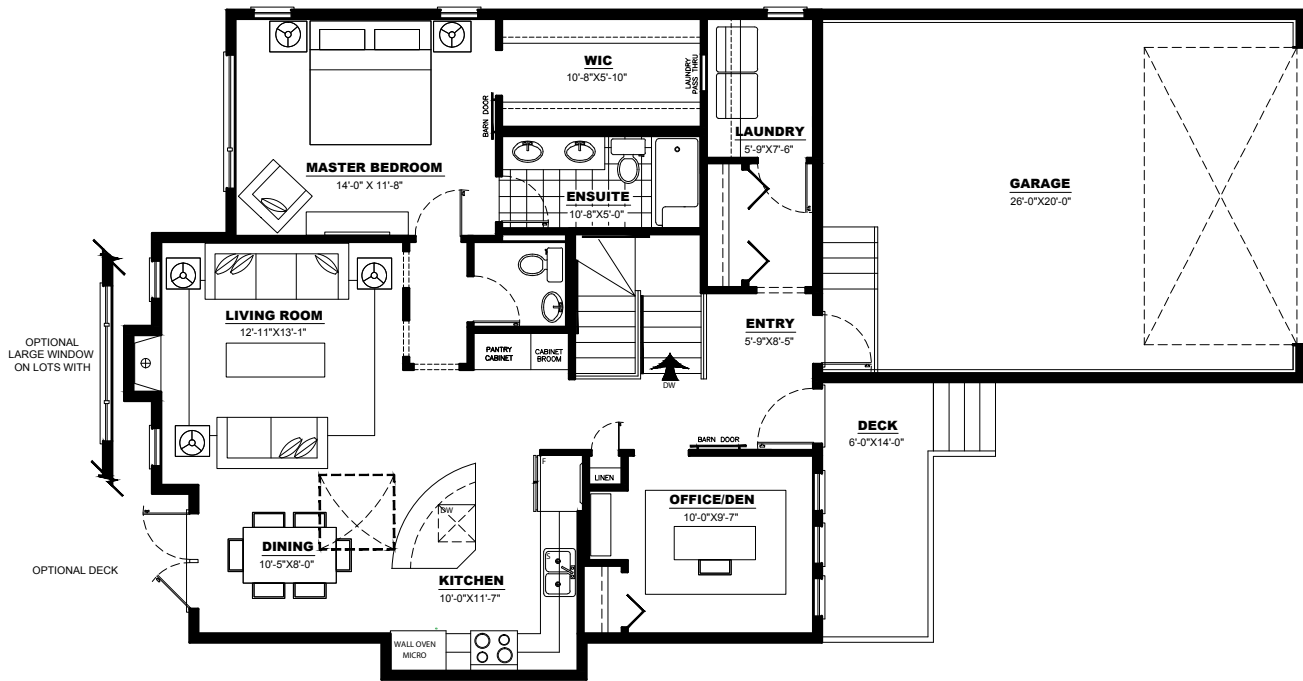

THE BRAXTON

BUNGALOW | 2138 SQ. FT.

MAIN FLOOR PLAN: 1182 SQ FT

LOWER FLOOR PLAN: 956 SQ FT