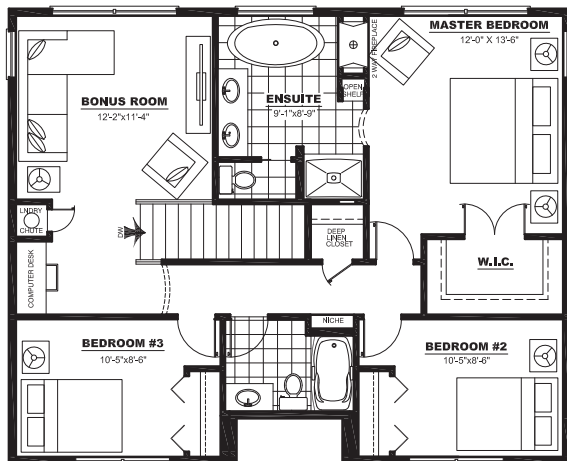

# THE AUGUSTA

TWO STOREY | 1988 SQ. FT.

4

2.5

3

MAIN FLOOR PLAN: 899 SQ FT

UPPER FLOOR PLAN: 1089 SQ FT

LOWER FLOOR PLAN: 722 SQ FT