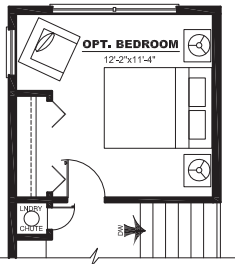

# THE AUGUSTA

TWO STOREY | 1988 SQ. FT.

4

2.5

3

MAIN FLOOR PLAN: 899 SQ FT

UPPER FLOOR PLAN: 1089 SQ FT

LOWER FLOOR PLAN: 722 SQ FT