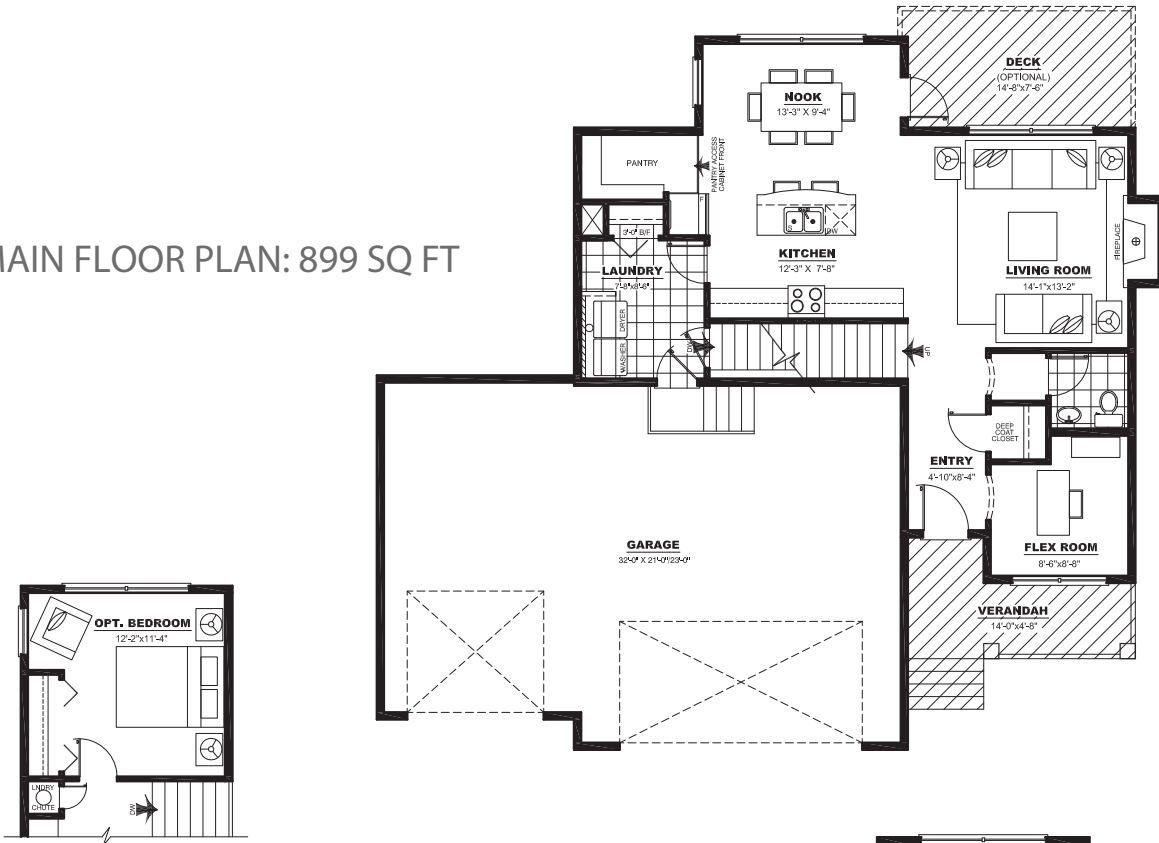

# THE AUGUSTA

TWO STOREY | 1988 SQ. FT.

4

2.5

3

MAIN FLOOR PLAN: 899 SQ FT

UPPER FLOOR PLAN: 1089 SQ FT

LOWER FLOOR PLAN: 722 SQ FT