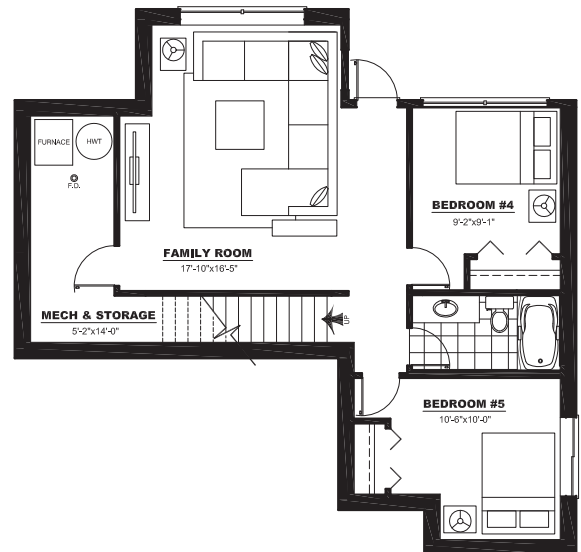

# THE AUGUSTA

TWO STOREY | 1988 SQ. FT.

4

2.5

3

MAIN FLOOR PLAN: 899 SQ FT

UPPER FLOOR PLAN: 1089 SQ FT

LOWER FLOOR PLAN: 722 SQ FT