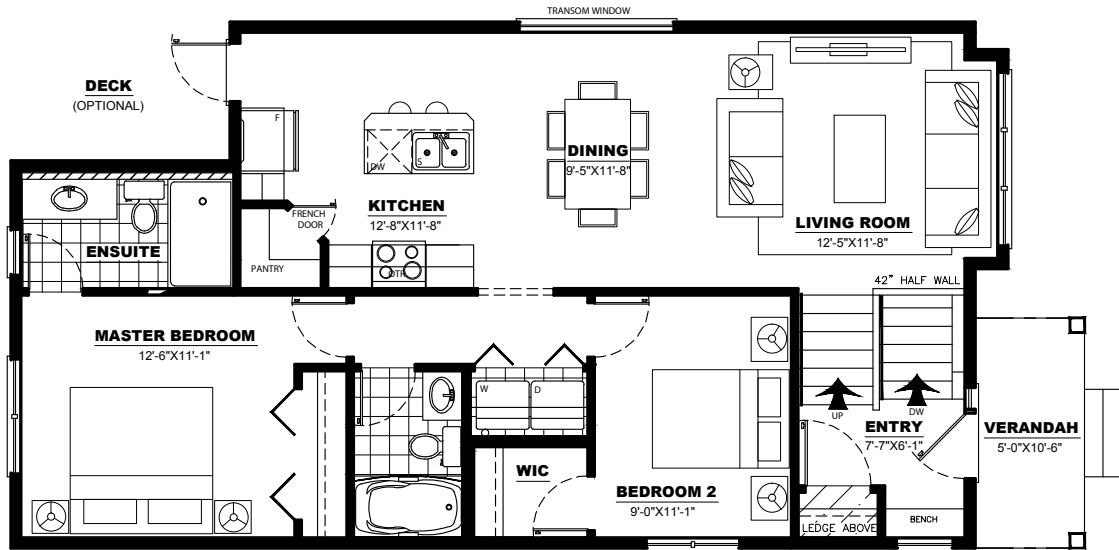

THE DERBY

BI-LEVEL | 1008 SQ. FT.

MAIN FLOOR PLAN: 1008 SQ FT

LOWER FLOOR PLAN: 804 SQ FT