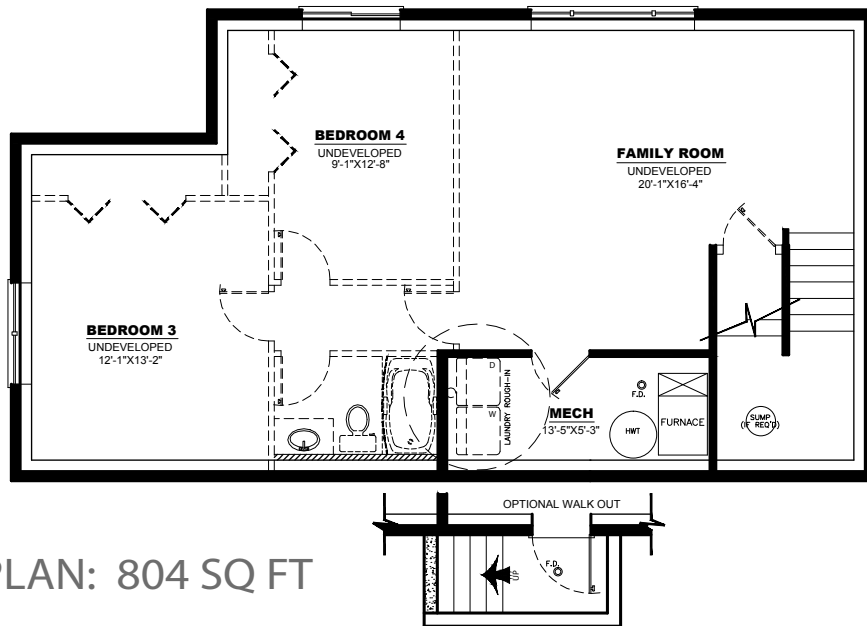

THE DERBY

BI-LEVEL | 1008 SQ. FT.

MAIN FLOOR PLAN: 1008 SQ FT

LOWER FLOOR PLAN: 804 SQ FT